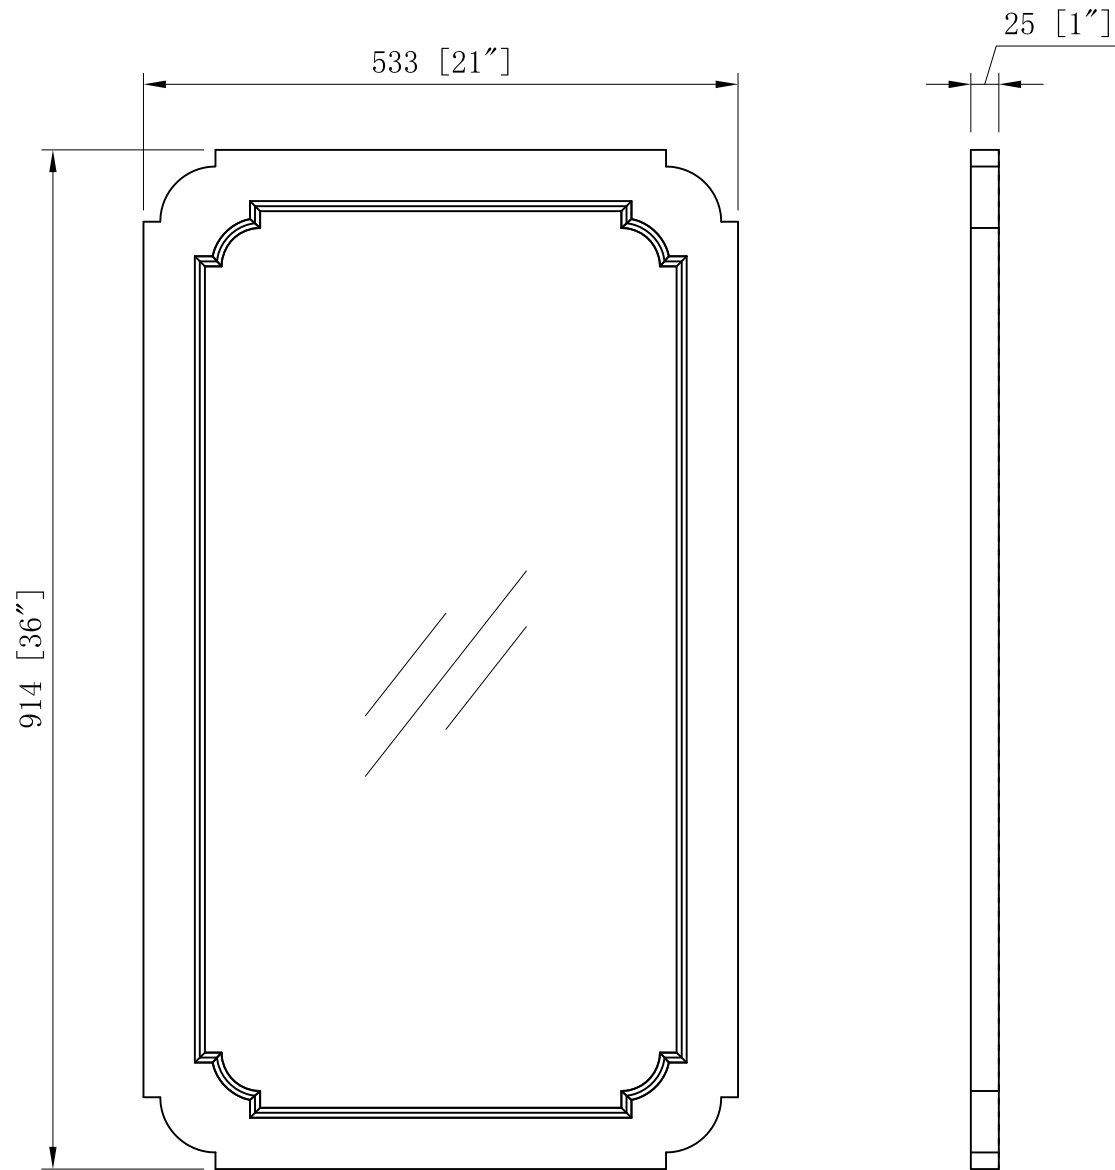

WATER CREATION

MODEL: CW-QUEEN24

MODEL: CW-QUEEN24

MODEL: CW-QUEEN24

MODEL: CW-QUEEN24

MODEL: QUEEN-M-2136

MODEL: QUEEN-M-2136

MODEL: F2-0009