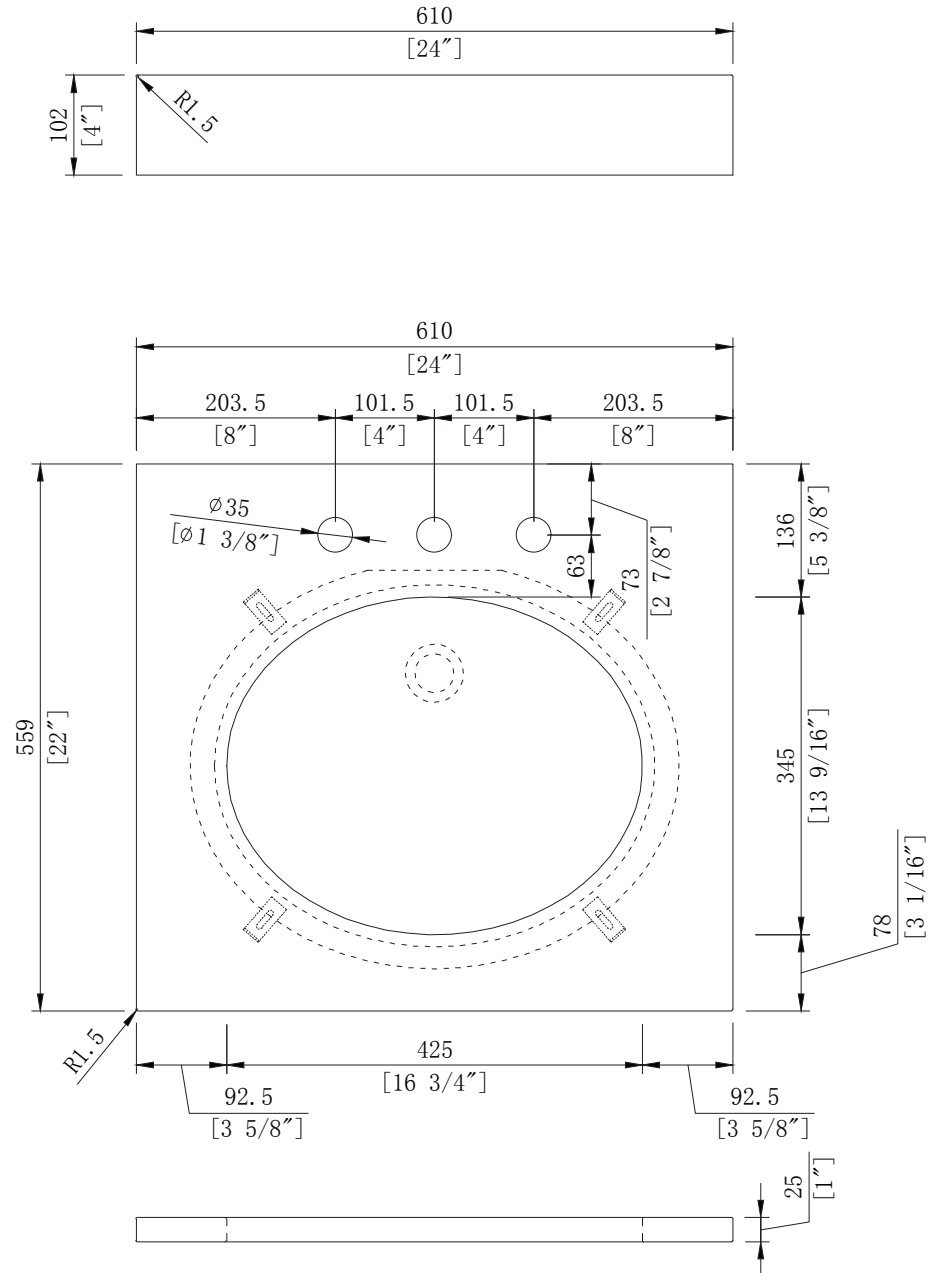

WATER CREATION

MODEL: CW-QUEEN24

MODEL: CW-QUEEN24

MODEL: CW-QUEEN24

MODEL: CW-QUEEN24

MODEL: QUEEN-M-2136

MODEL: QUEEN-M-2136

MODEL: F2-0009